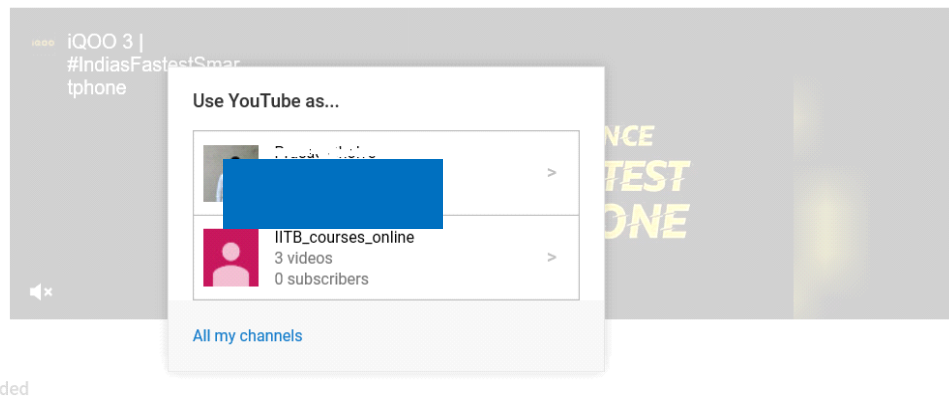

1. Select **IITB_Courses_online** account and then go to "**My channel**" tab on the left side of your screen and then to "**Playlists**". For the first time you should create a playlist of **each subject**.
2. To upload a video, click on the upload **symbol** present on right top corner of the webpage and upload the particular video from the