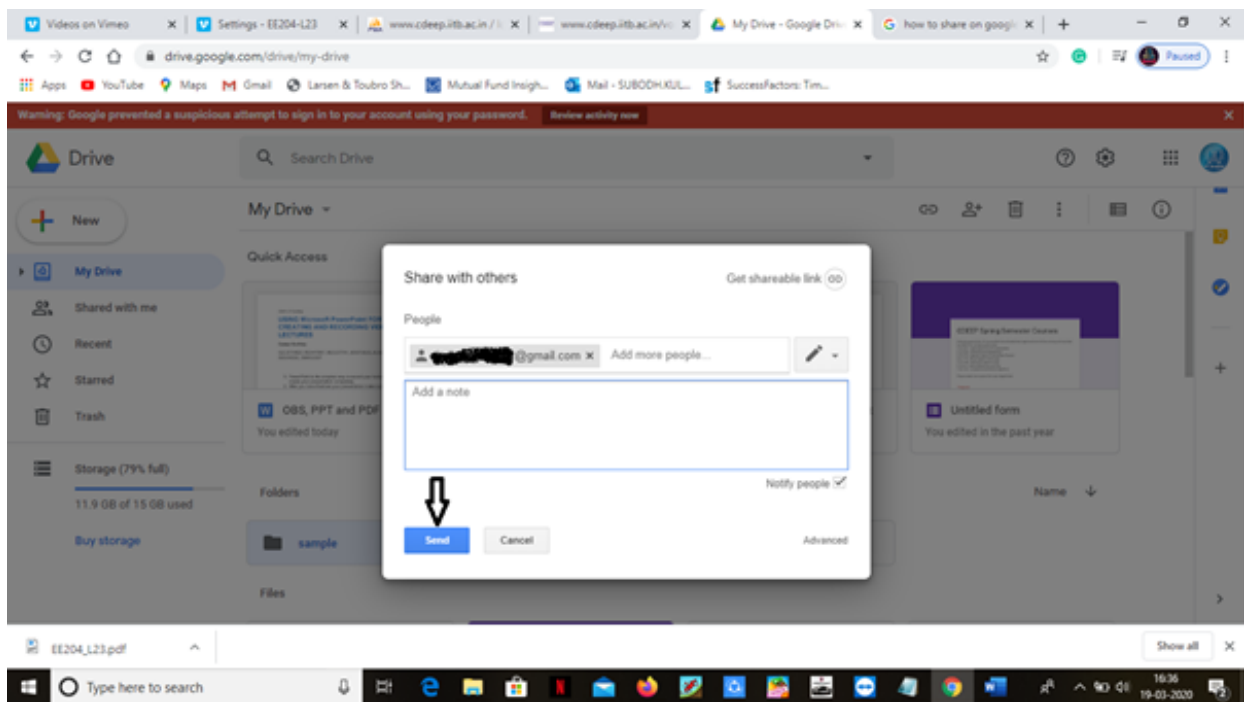

3. Right click and click on menu “upload files”

CDEEP, IIT Bombay

4. Click the folder you want to share.
5. Click Share .
6. Under "People," type the email address or Google Group you want to share with.