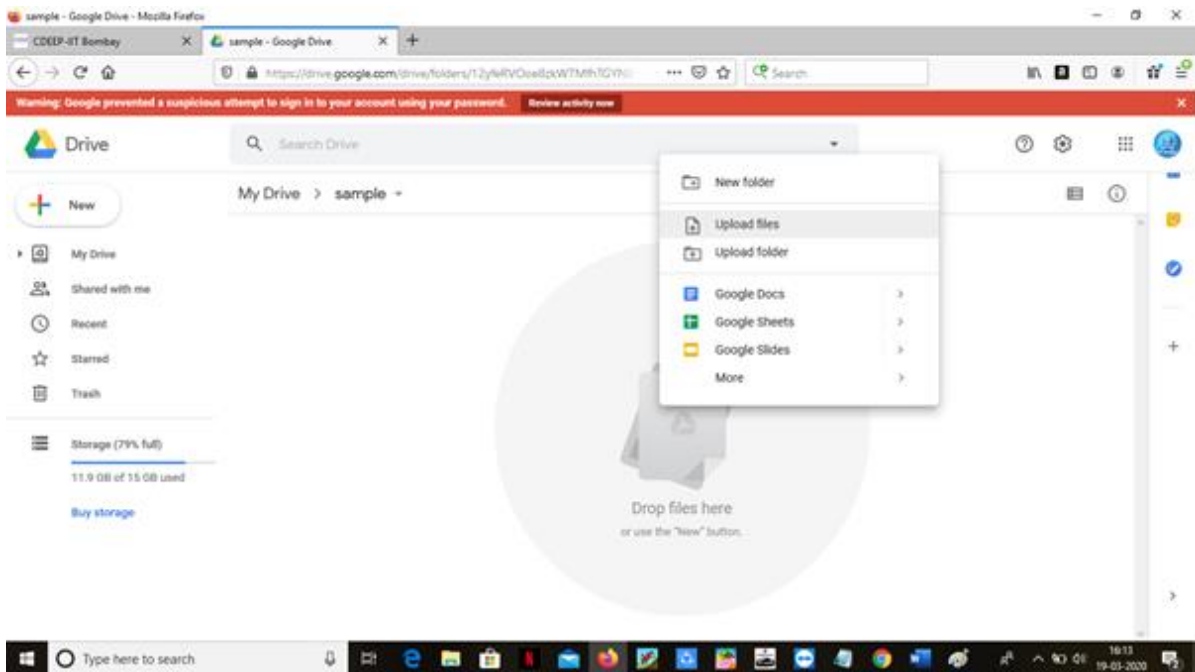

3. Right click and click on menu “upload files”

CDEEP, IIT Bombay

4. Click the folder you want to share.
5. Click Share .
6. Under "People," type the email address or Google Group you want to share with.