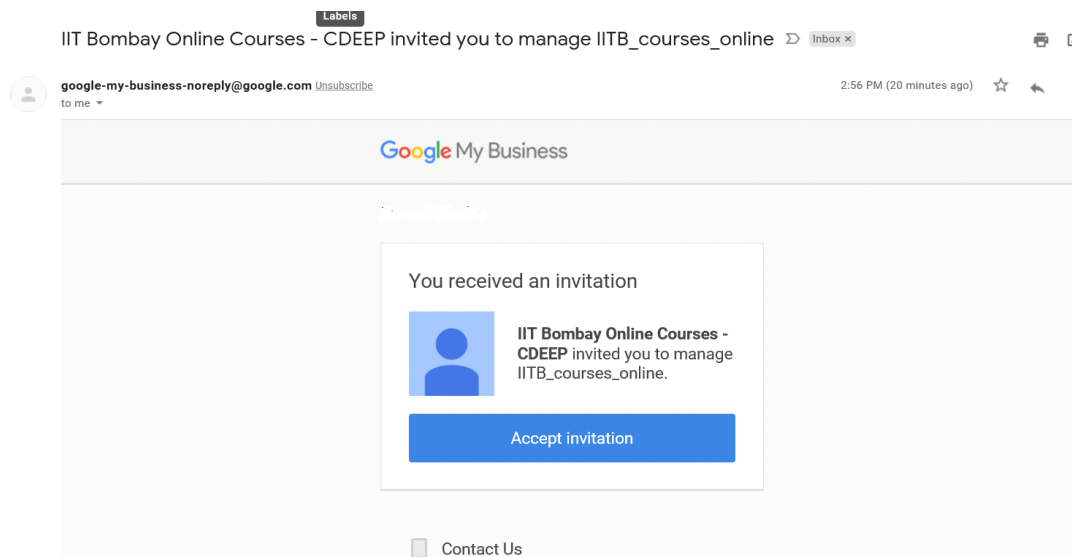

STEPS TO UPLOAD THE LECTURES to CDEEP's YouTube

NOTE: It is preferred for Professors to upload the videos on their respective YouTube channels and share the link to the video on Moodle.

OR

1. Professor should send a request to cdeepiitb1@gmail.com to gain access to the YouTube channel. **Requests must be sent from Professor's Gmail ID and not IITB email ID.**
2. Following approval of request, you will receive an invitation from "**IIT Bombay Online Courses - CDEEP**" to manage '**IITB_courses_online**'.

3. On accepting the invitation you'll further receive an email acknowledging you being manager of the YouTube account.