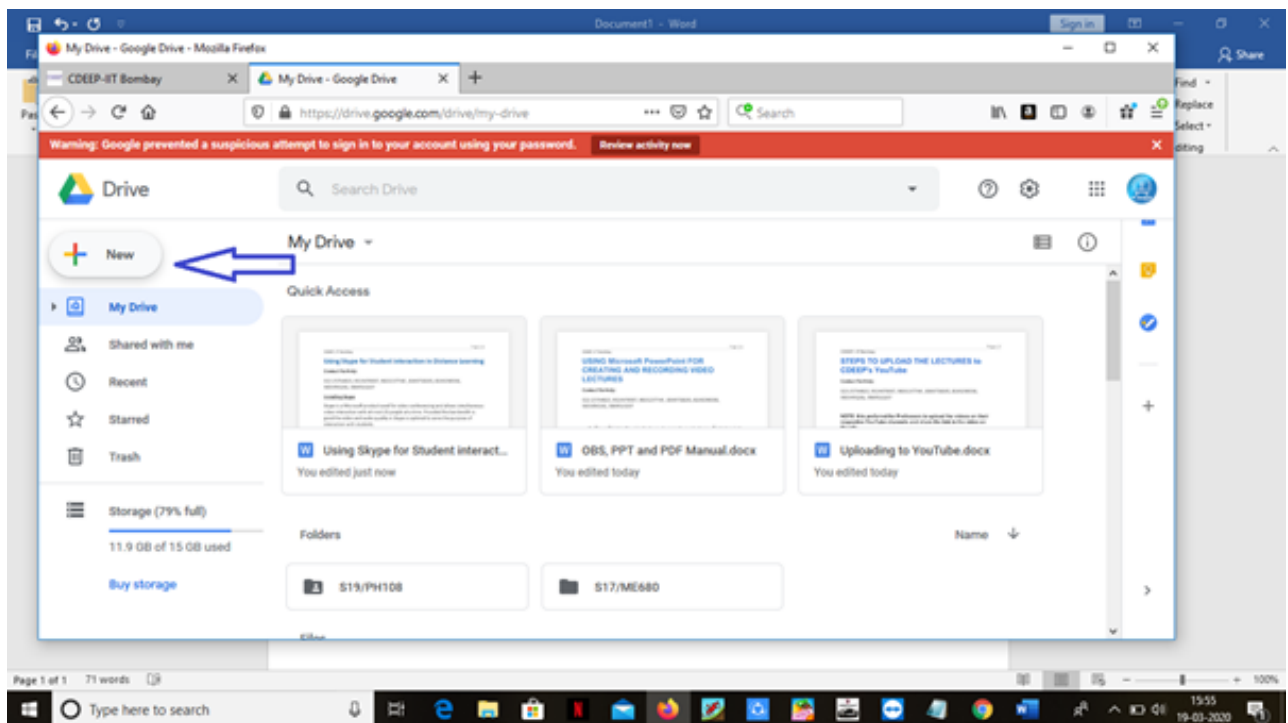

3. Right click and click on menu “upload files”

CDEEP, IIT Bombay

4. Click the folder you want to share.
5. Click Share .
6. Under "People," type the email address or Google Group you want to share with.